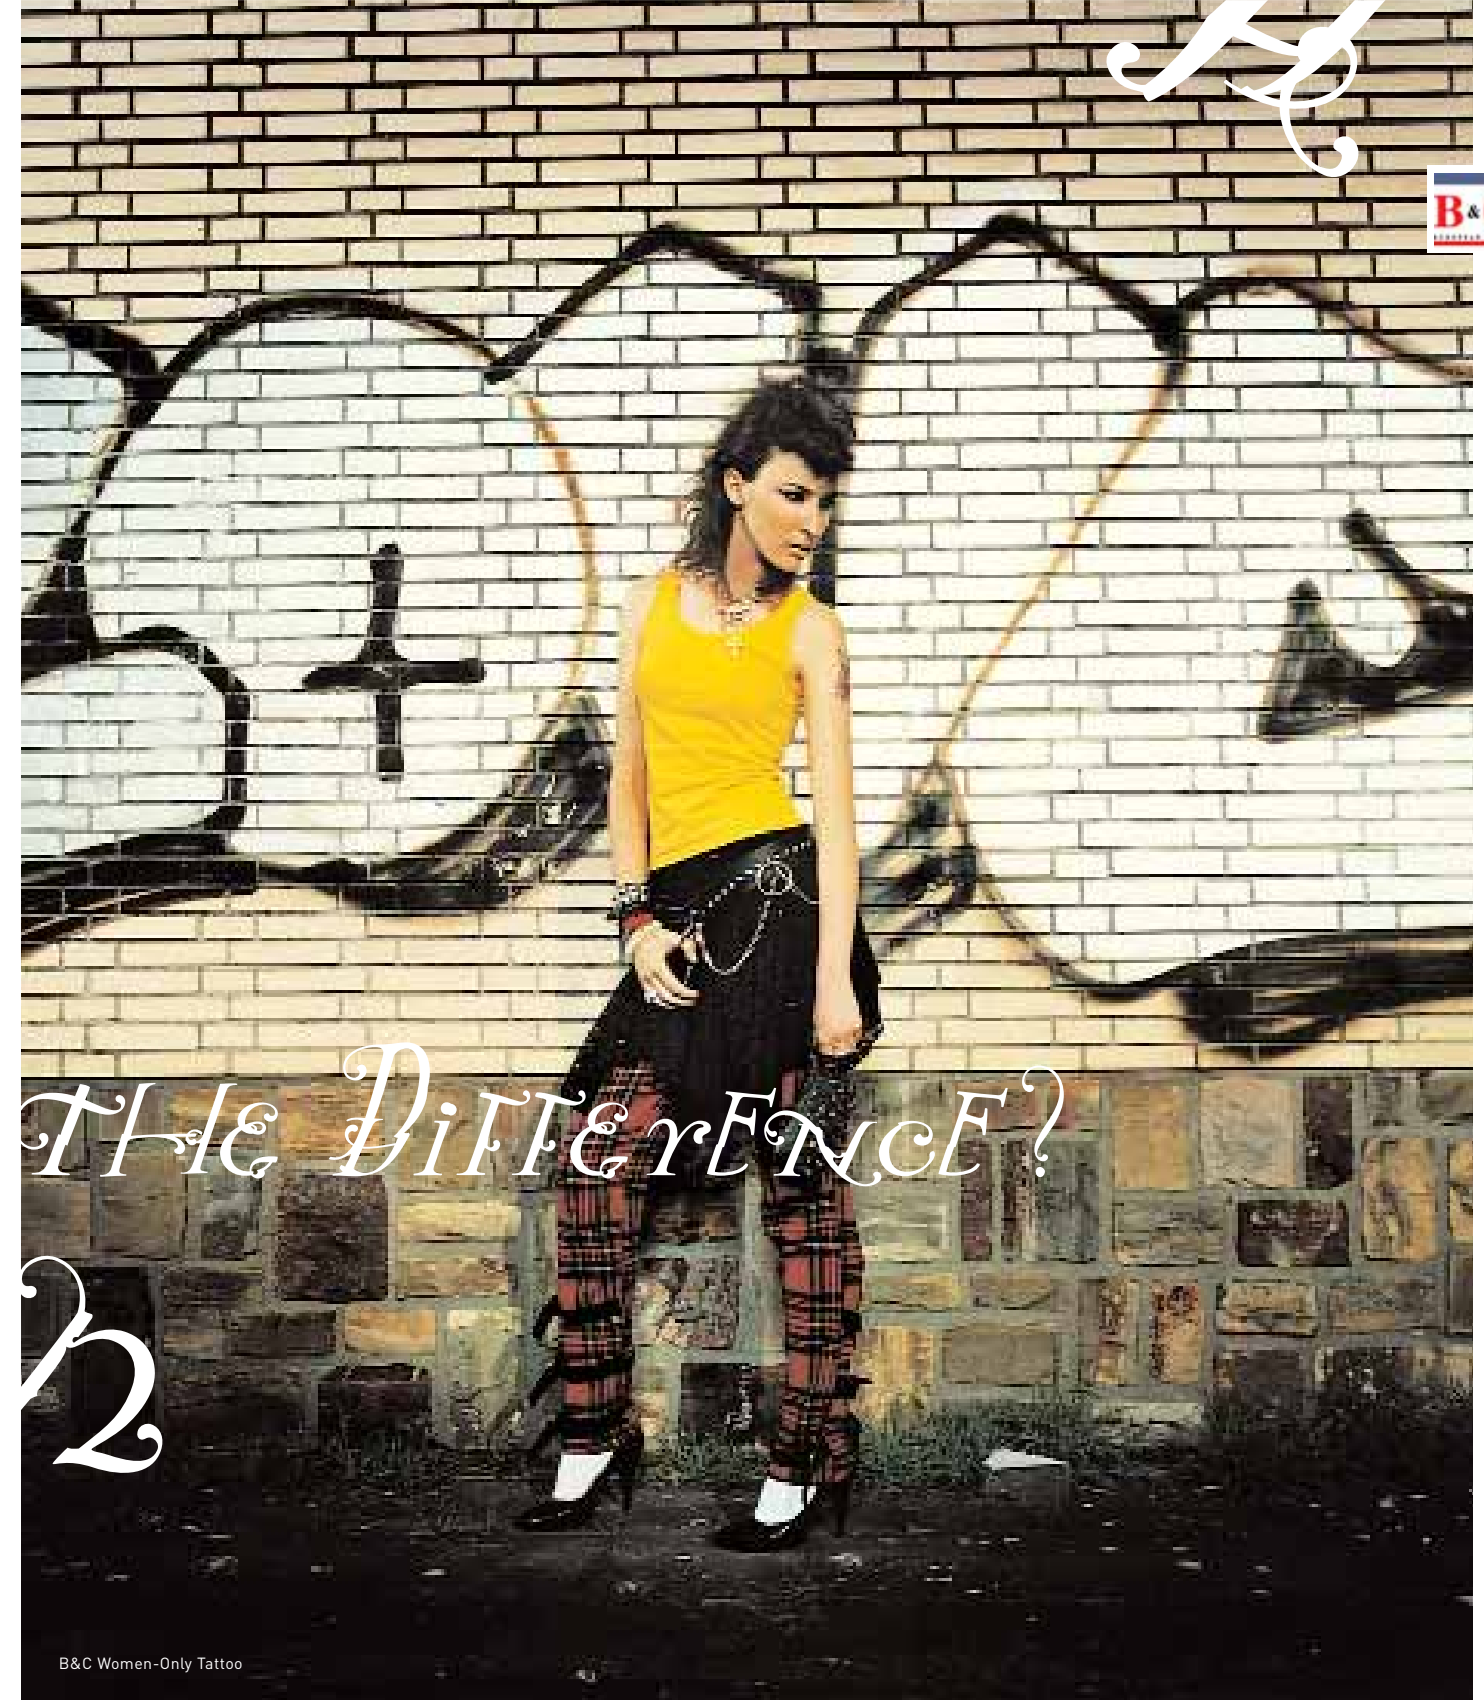

B&C Women-Only Tattoo