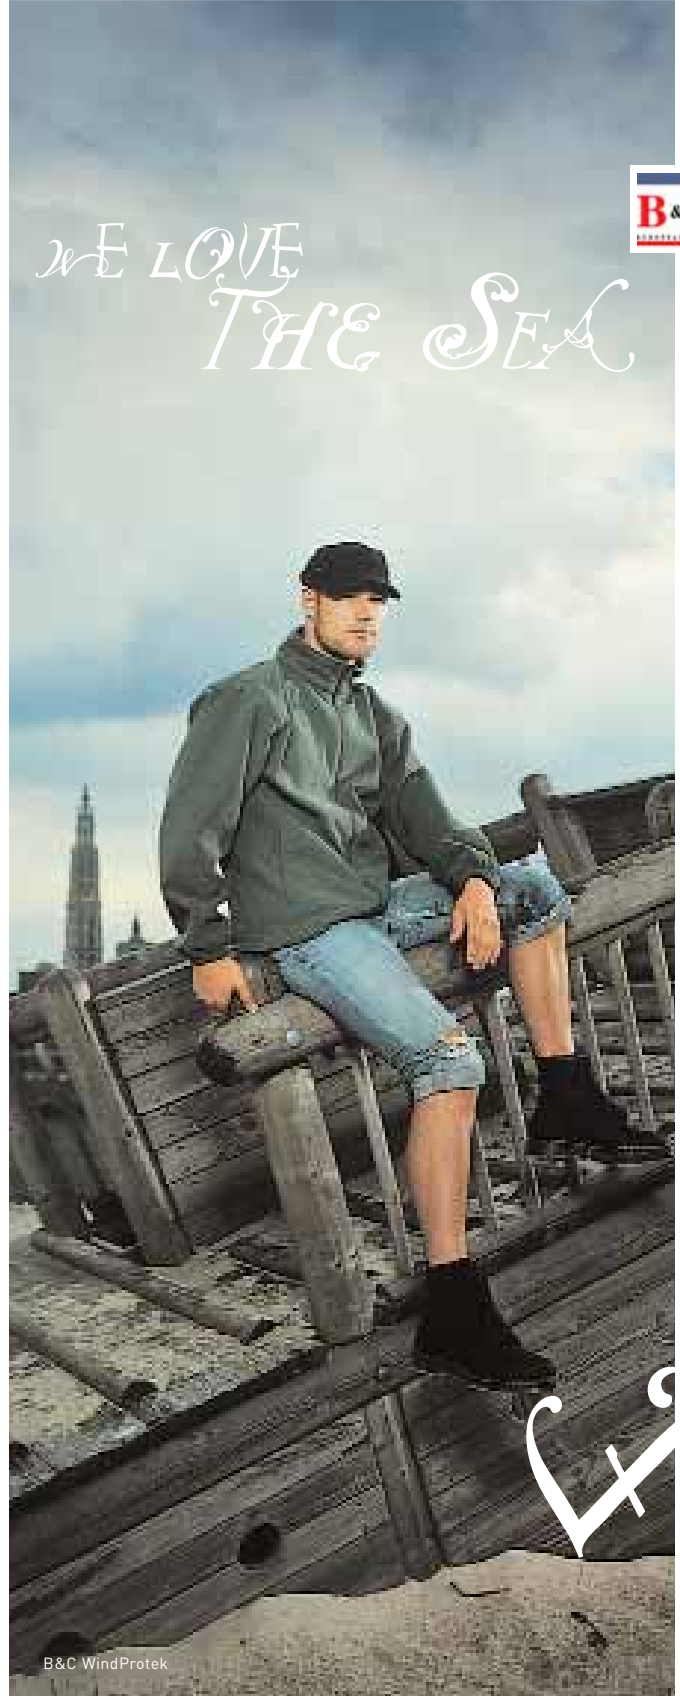

vivere all'aperto

Microfibra 100% poliestere anti-pilling
+ **membrana interna traspirante**
320 g/m² | XS-S-M-L-XL-XXL
1 pz/sacchetto e 10 pz/scatola

BLACK NAVY RED CREAM OLIVE
unisex REF → FU 749

Microfibra (144 filamenti)
100% poliestere anti-pilling
280 g/m² | XS-S-M-L
5 pz/sacchetto e 15 pz/scatola

BLACK NAVY RED CREAM OLIVE SKY BLUE STEEL GREY
women REF → FW 750

Microfibra (144 filamenti)
100% poliestere anti-pilling
280 g/m² | 5/6 - 7/8 - 9/11 - 12/14
1 pz/sacchetto e 10 pz/scatola

NAVY SKY BLUE RED PUMPKIN ORANGE
kids REF → FK 790

Microfibra (144 filamenti)
100% poliestere anti-pilling
170 g/m² | XS-S-M-L-XL-XXL
5 pz/sacchetto e 15 pz/scatola

BLACK NAVY RED CREAM OLIVE SKY BLUE STEEL GREY
unisex REF → FU 715

Felpa 100% poliestere anti-pilling
300 g/m² | XS-S-M-L-XL-XXL
5 pz/sacchetto e 15 pz/scatola

BLACK NAVY RED CREAM CHARCOAL
unisex REF → FU 701

Felpa 100% poliestere anti-pilling
300 g/m² | XS-S-M-L-XL-XXL
5 pz/sacchetto e 15 pz/scatola

BLACK NAVY RED CREAM CHARCOAL
unisex REF → FU 700

Felpa 100% poliestere anti-pilling
300 g/m² | XS-S-M-L-XL-XXL
5 pz/sacchetto e 15 pz/scatola

BLACK NAVY RED CREAM CHARCOAL
unisex REF → FU 702

■ Tessuto Esterno
■ Membrana interna traspirante
■ Fodera
▲ Vapore Umido
▲ Aria/Pioggia

pile