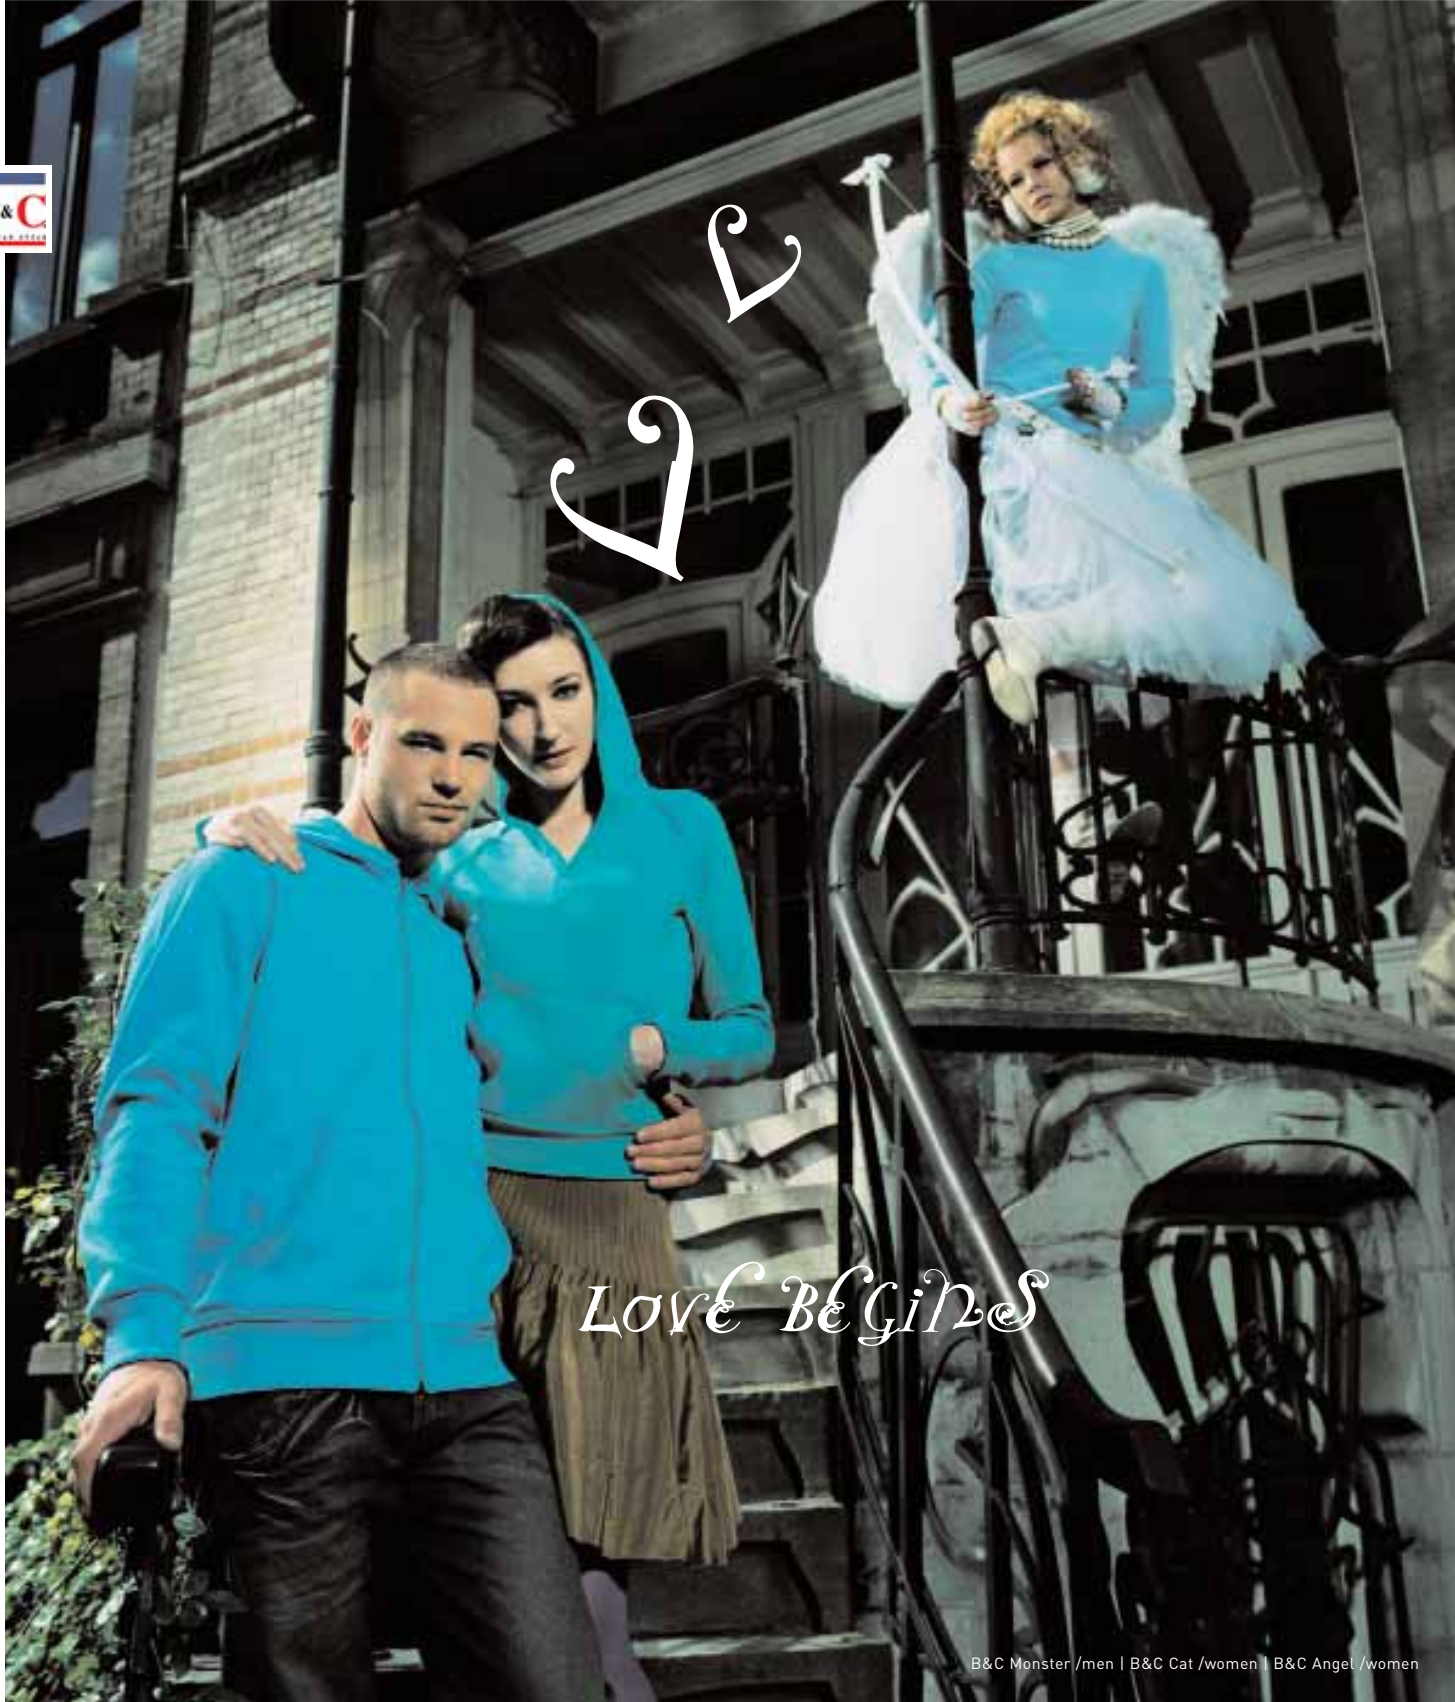

- WHITE
- BLACK
- NAVY
- RED
- GOLD
- ROYAL BLUE
- BOTTLE GREEN
- HEATHER GREY

kids REF → WK 680

I LOVE to DREAM

B&C Set In | B&C Hooded

W

felpe

Love Begins

B&C Monster /men | B&C Cat /women | B&C Angel /women