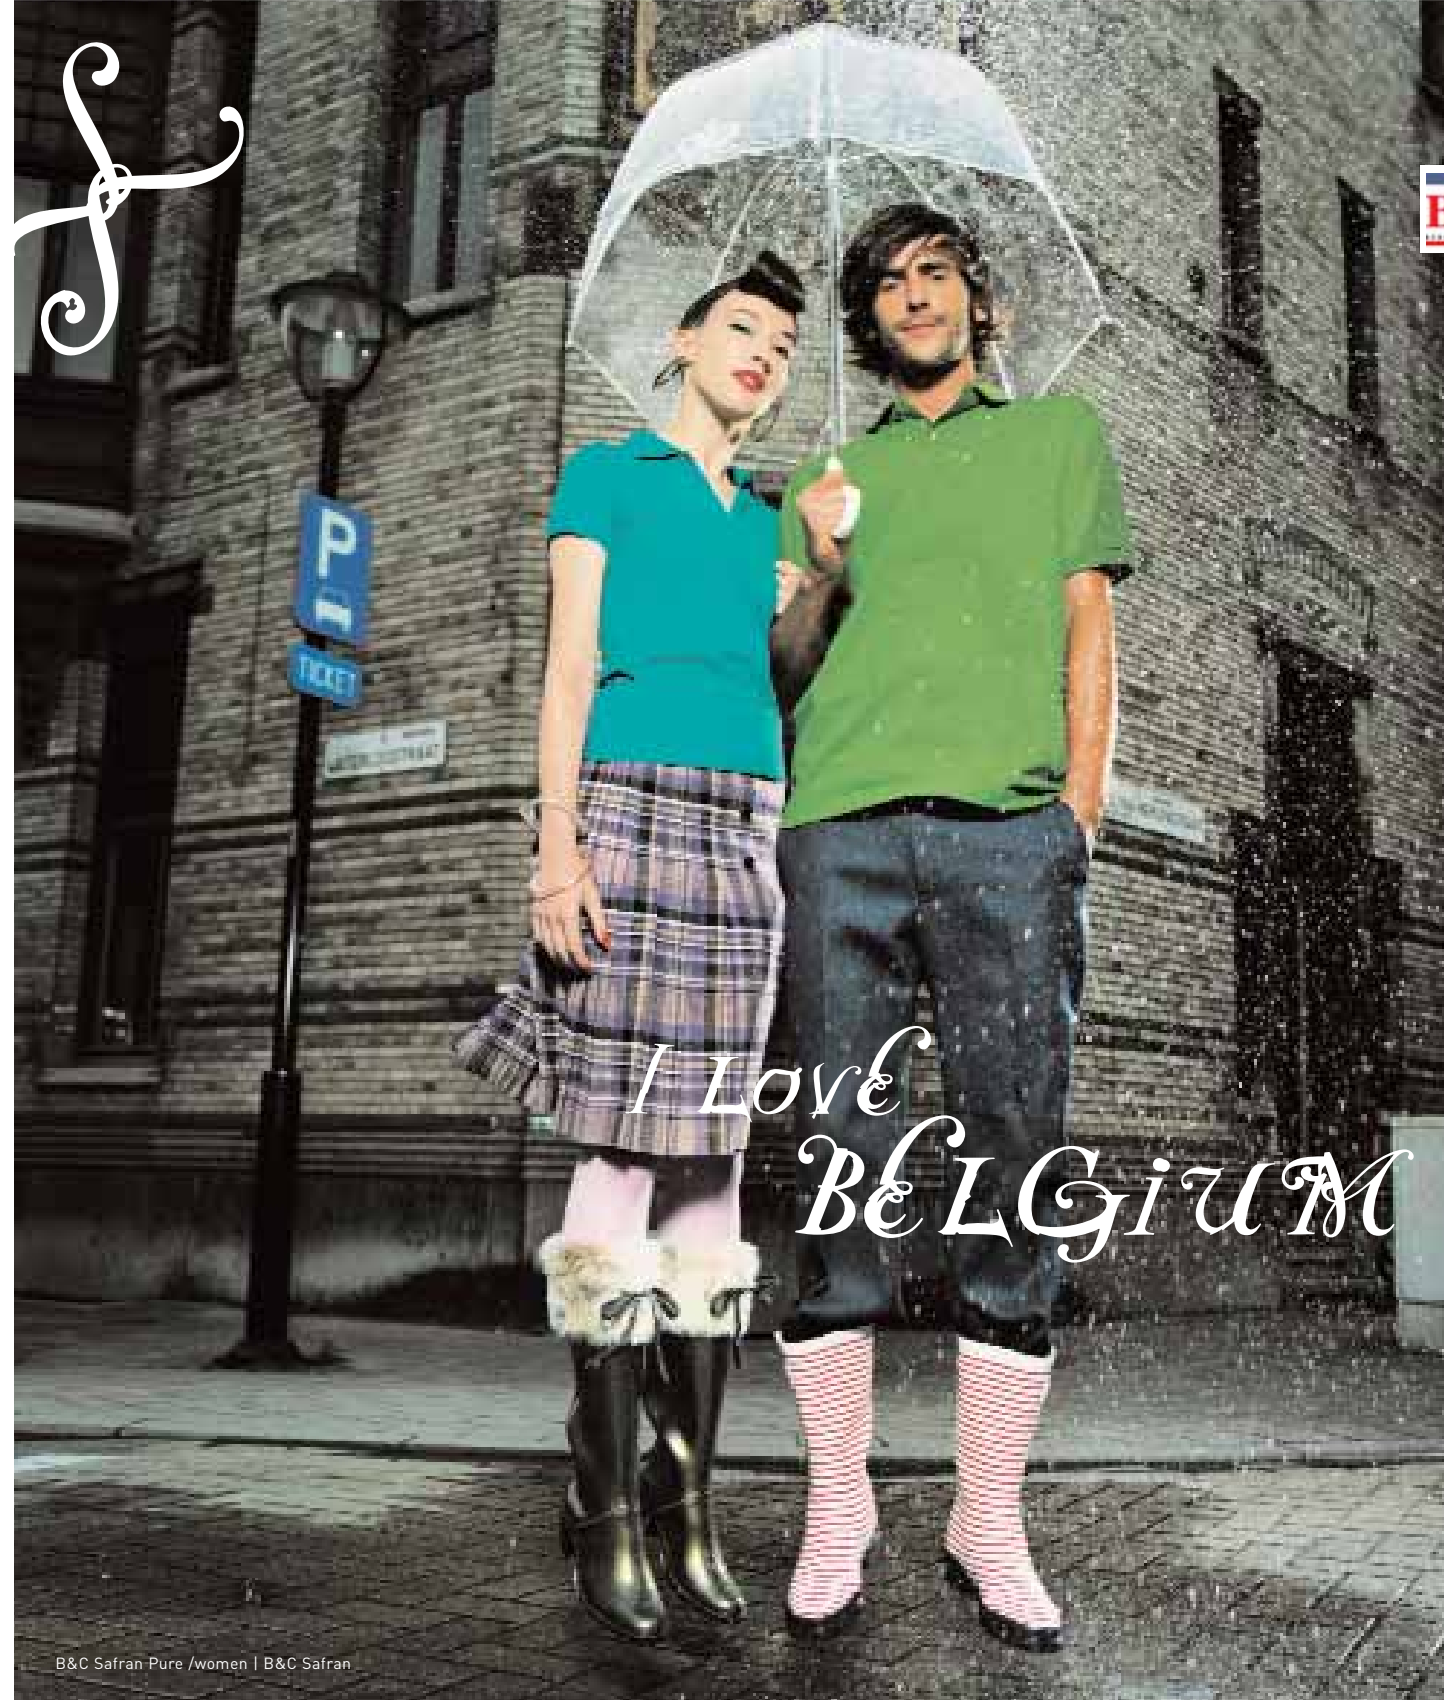

kids REF → PK 485

B&C Safran Pure /women | B&C Safran

polo

novità
medium fit

B&C Safran Pure /women

100% cotone preristretto ritorto ad anello
180 g/m² | XS-S-M-L-XL-XXL*
5 pz/sacchetto & 50 pz/scatola

- | | | |
|--------|----------------|----------------|
| WHITE* | PUMPKIN ORANGE | PINK SIXTIES* |
| BLACK* | FUCHSIA | REAL TURQUOISE |
| NAVY* | SKY BLUE* | REAL GREEN |
| RED* | VERY LILAC* | |